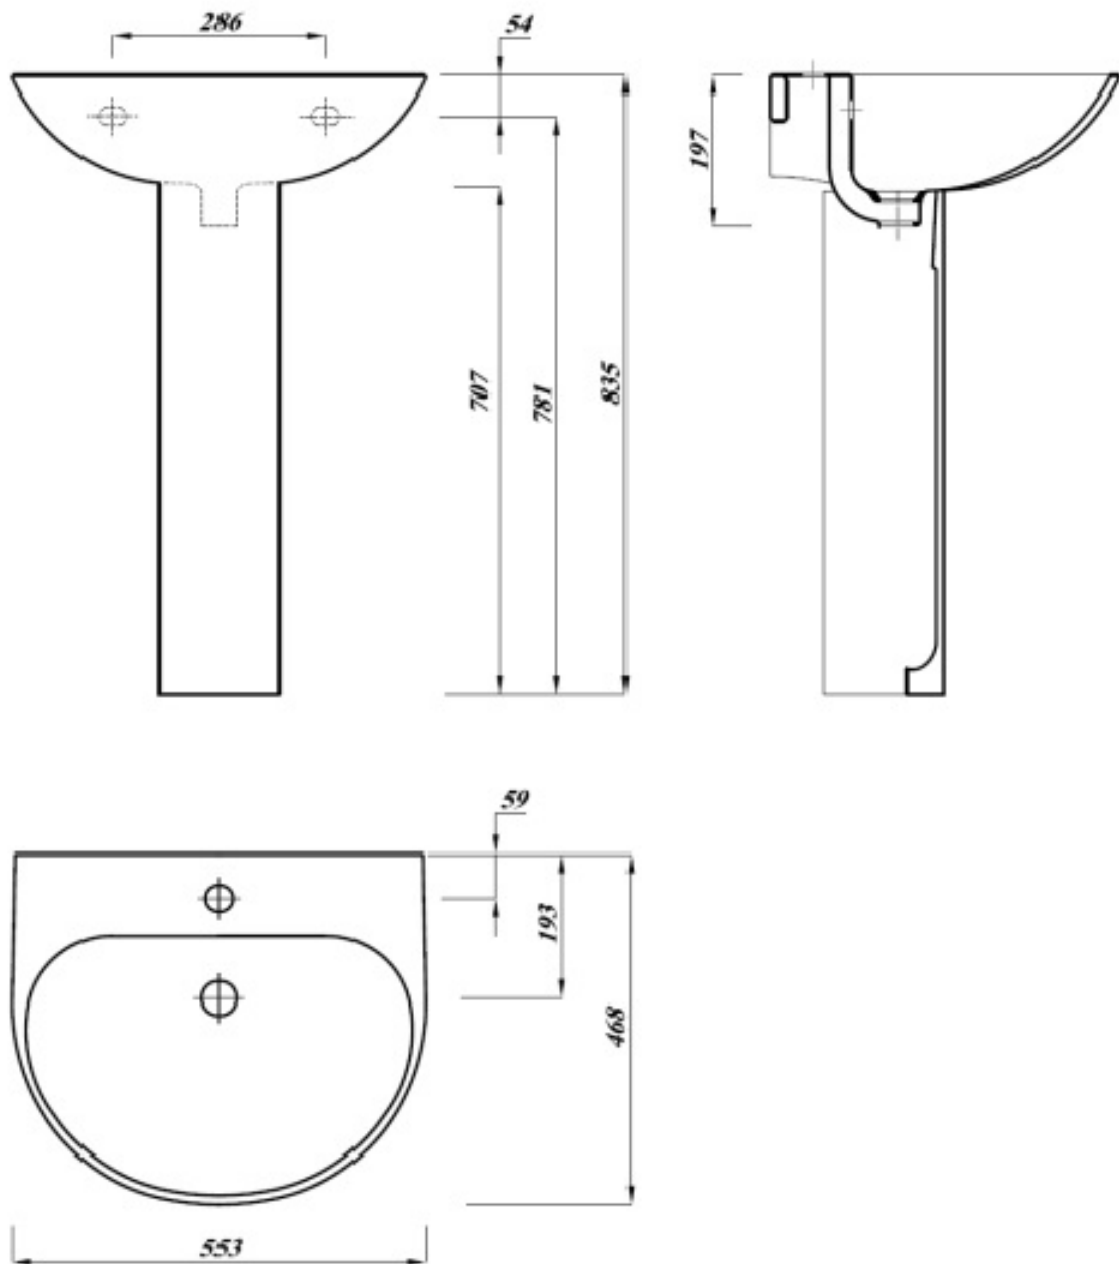

Disclaimer:

- Fixture dimensions are nominal and conform to tolerances as per European Norms.
- This drawing may not be copied or passed on to a third party without our permission.
- Lecico accepts no liability whatsoever for this data and technical drawings .Other parties use them at their own risk.
- The dimensions indicated are not binding ,Lecico reserves the right to make product / drawings changes without prior notice.

Revision No .	Reason .	Date Of Rev .
0	Initial Issue .	6/8/2015
Lecico	Comfort height round WC P with Madison flushed lid tank (Provisional Drawing)	Scale : 1:10

Disclaimer:

- Fixture dimensions are nominal and conform to tolerances as per European Norms.
- This drawing may not be copied or passed on to a third party without our permission.
- Lecico accepts no liability whatsoever for this data and technical drawings .Other parties use them at their own risk.
- The dimensions indicated are not binding ,Lecico reserves the right to make product / drawings changes without prior notice.

Revision No .	Reason .	Date Of Rev .
0	Initial Issue .	12/3/2016
1	The pedestal height has been modified from 685to707	7/11/2016
		
Oscar WB 55cm Round With Ped (V.C) (Provisional Drawing)		Scale : 1:10 Drawing No.:001117