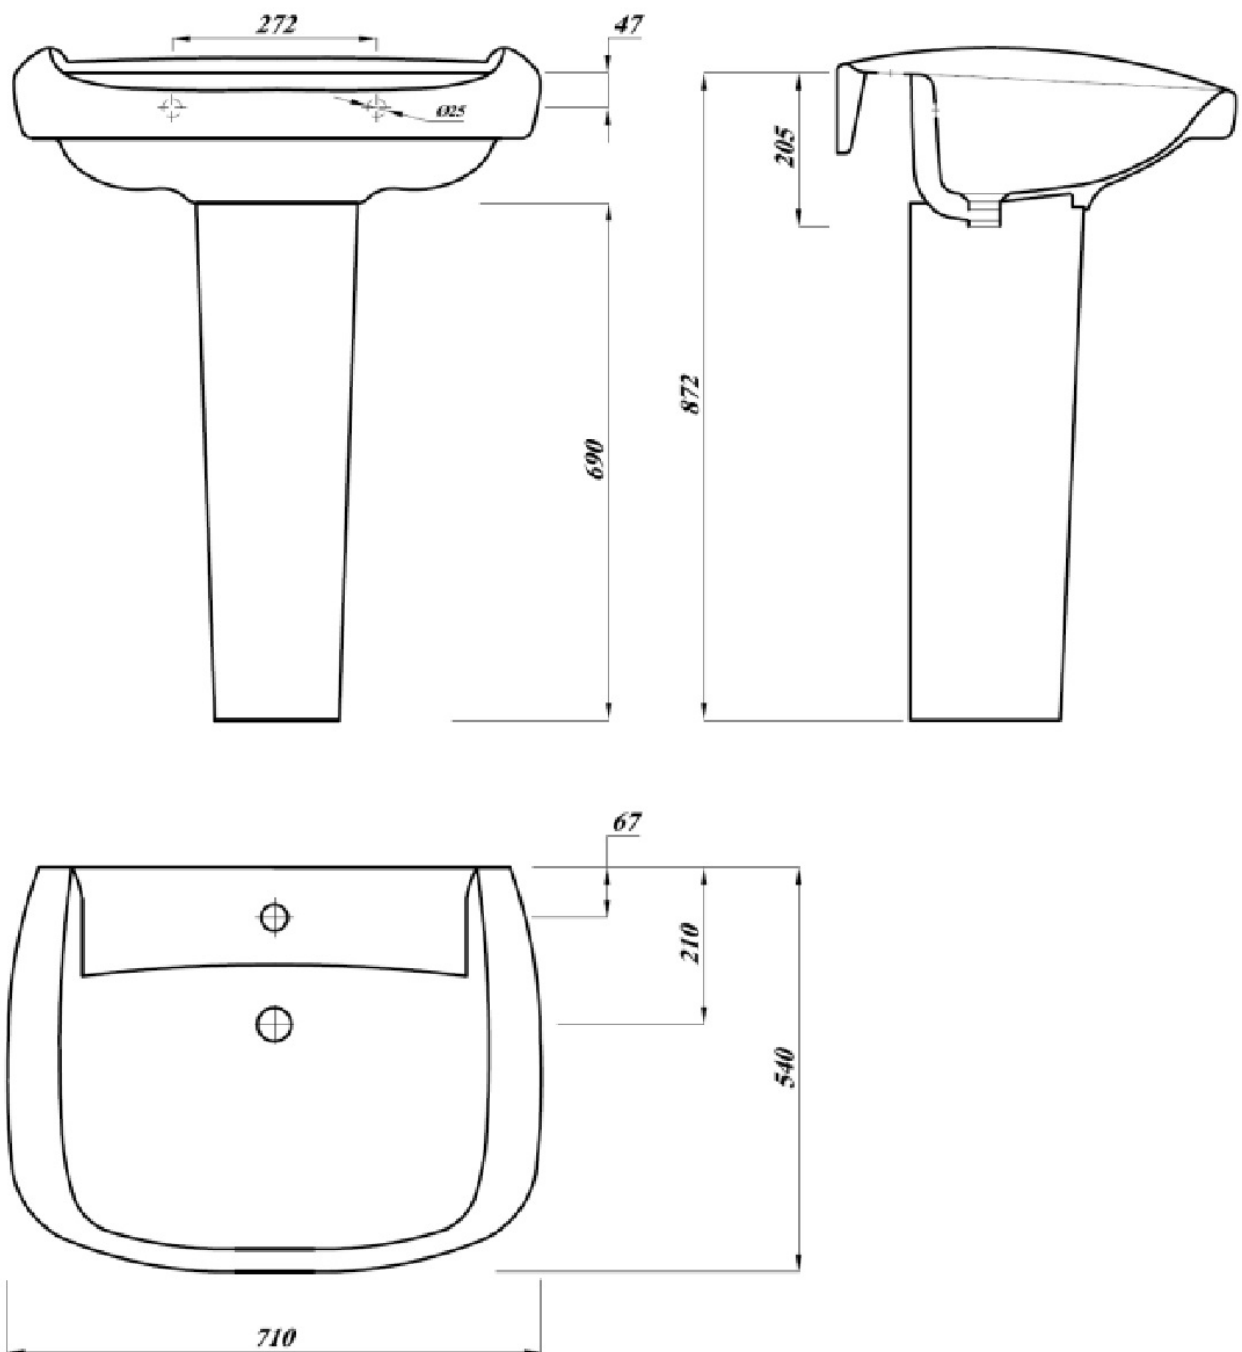

Disclaimer:

- Fixture dimensions are nominal and conform to tolerances as per European Norms.
- This drawing may not be copied or passed on to a third party without our permission.
- Lecico accepts no liability whatsoever for this data and technical drawings .Other parties use them at their own risk.
- The dimensions indicated are not binding ,Lecico reserves the right to make product / drawings changes without prior notice.

Revision No .	Reason .	Date Of Rev .
0	Initial Issue .	26/11/2014
1	Some dimensions have been modified to be in line with production results.	15/12/2014
		
Jury WC P With Tank (Provisional Drawing)		Scale : 1:10 Drawing No.:0001031

Revision No .	Reason .	Date Of Rev .
0	Initial Issue .	25/8/2014
Lecico	Jury WB 70cm With Ped (Provisional Drawing)	Scale : 1:10 Drawing No.:0001023