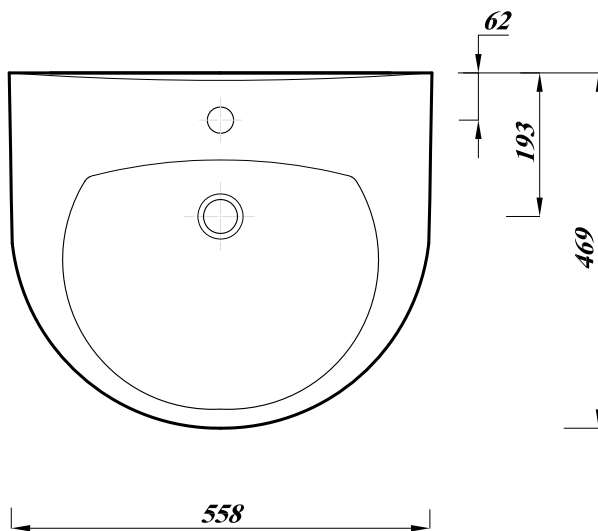

**Disclaimer:**

- Fixture dimensions are nominal and conform to tolerances as per European Norms.
- This drawing may not be copied or passed on to a third party without our permission.
- Lecico accepts no liability whatsoever for this data and technical drawings .Other parties use them at their own risk.
- The dimensions indicated are not binding ,Lecico reserves the right to make product / drawings changes without prior notice.

Revision No .	Reason .	Date Of Rev .
0	Initial Issue .	26/5/2008
1	Some Dimensions Have Been Modified .	21/4/2009
		
<b>(Provisional Drawing)</b> Capri WC P With Capri Tank		Scale : 1:10 Drawing No.:000233

Revision No .	Reason .	Date Of Rev .
0	Initial Issue .	26/5/2008
1	Some Dimensions Have Been Modified.	19/1/2009
2	Some Dimensions Have Been Modified.	21/4/2009
 <b>(Provisional Drawing)</b> Capri WB 56 With Capri Ped		Scale : 1:10 Drawing No.:000232