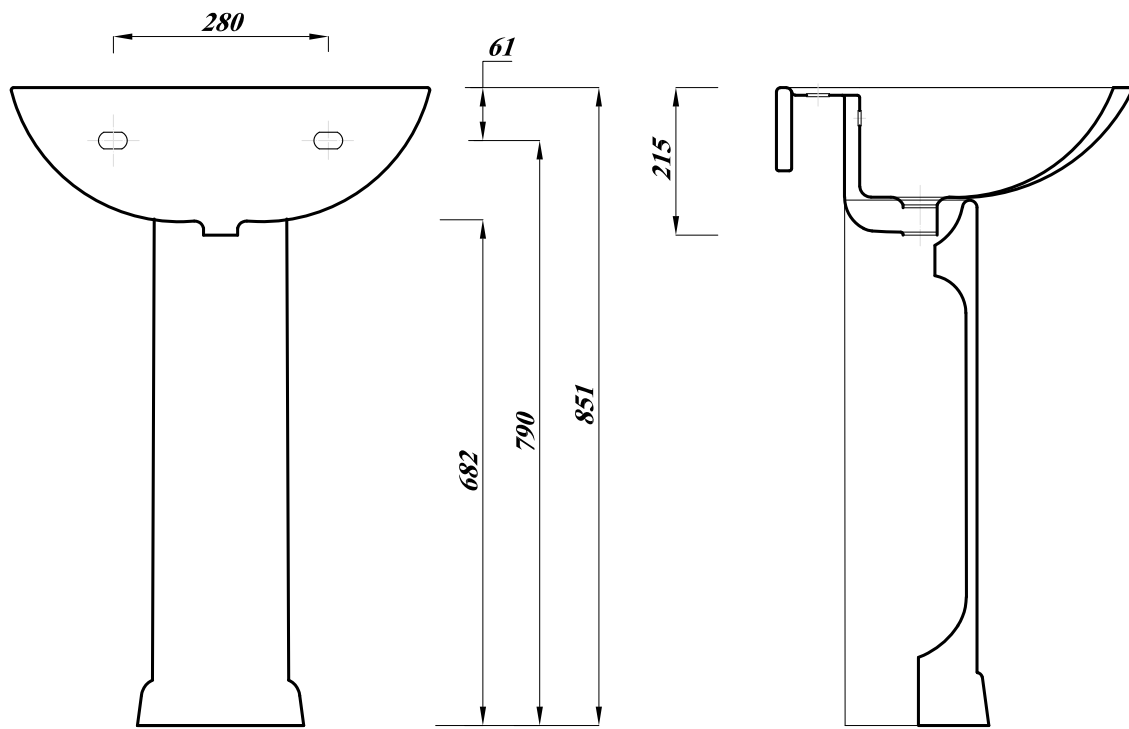

**Disclaimer:**

- Fixture dimensions are nominal and conform to tolerances as per European Norms.
- This drawing may not be copied or passed on to a third party without our permission.
- Lecico accepts no liability whatsoever for this data and technical drawings .Other parties use them at their own risk.
- The dimensions indicated are not binding ,Lecico reserves the right to make product / drawings changes without prior notice.

Revision No .	Reason .	Date Of Rev .
0	Initial Issue .	26/5/2008
1	Some Dimensions Have Been Modified .	21/4/2009
		
<b>(Provisional Drawing)</b> Capri WC P With Capri Tank		Scale : 1:10 Drawing No.:000233

Revision No .	Reason .	Date Of Rev .
0	Initial Issue .	26/5/2008
1	Some Dimensions Have Been Modified.	19/1/2009
2	Some Dimensions Have Been Modified.	21/4/2009
 <b>(Provisional Drawing)</b> Capri WB 56 With Capri Ped		Scale : 1:10 Drawing No.:000232