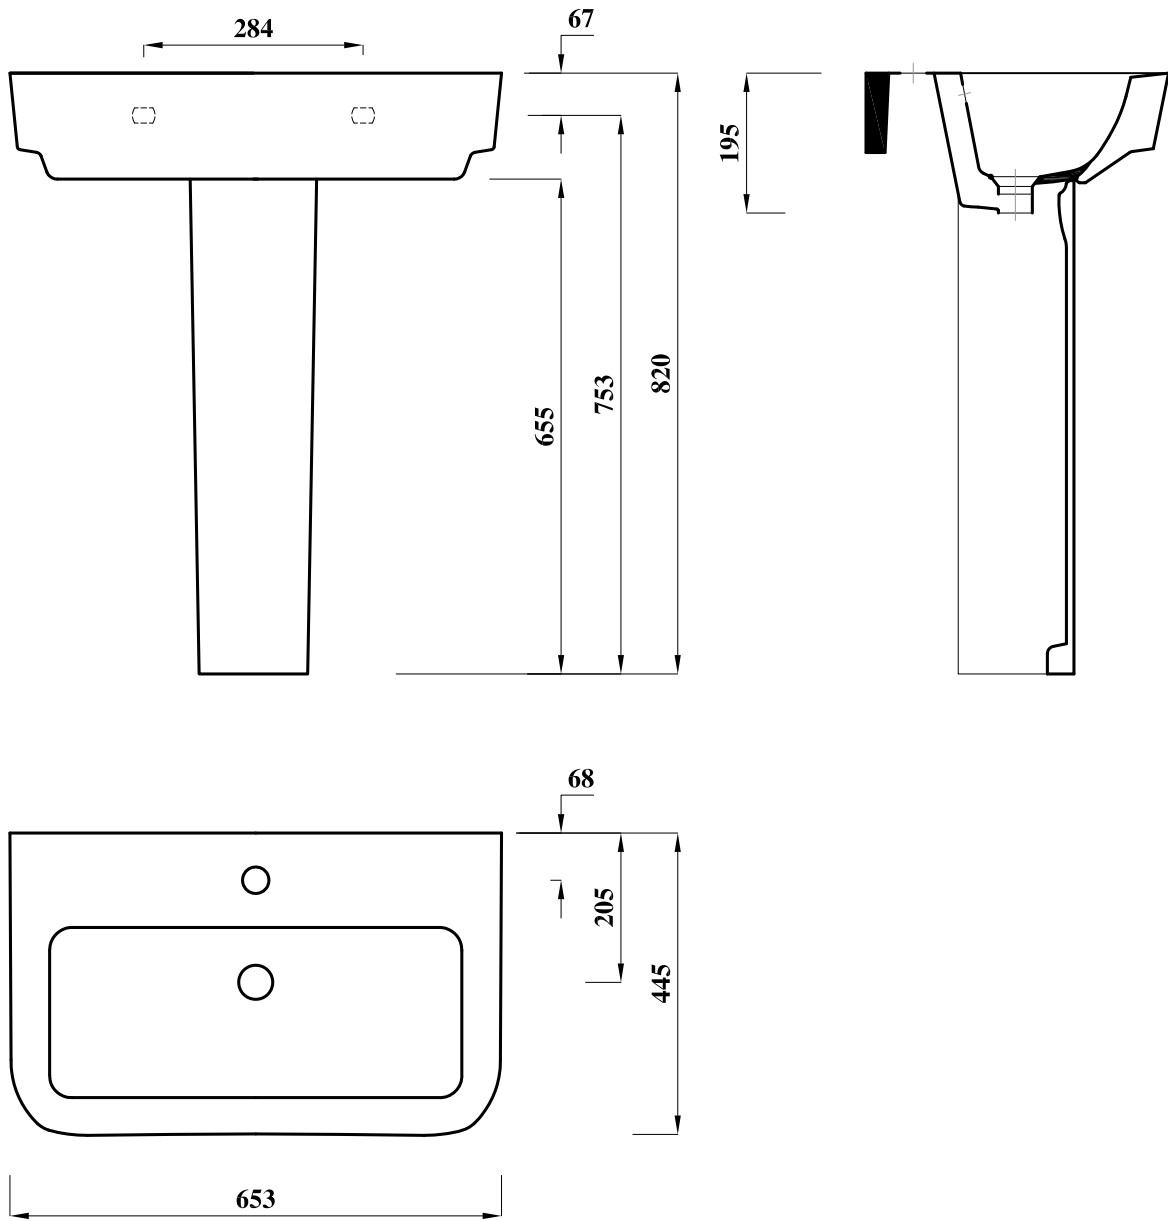

Disclaimer:

- Fixture dimensions are nominal and conform to tolerances as per European Norms.
- This drawing may not be copied or passed on to a third party without our permission.
- Lecico accepts no liability whatsoever for this data and technical drawings. Other parties use them at their own risk.
- The dimensions indicated are not binding, Lecico reserves the right to make product / drawings changes without prior notice.

Revision No .	Reason .	Date Of Rev .
0	Initial Issue .	31/7/2017
Lecico	Matrix WC P (Provisional Drawing)	Scale : 1:10 Drawing No.:0001186

Disclaimer:

- Fixture dimensions are nominal and conform to tolerances as per European Norms.
- This drawing may not be copied or passed on to a third party without our permission.
- Lecico accepts no liability whatsoever for this data and technical drawings .Other parties use them at their own risk.
- The dimensions indicated are not binding ,Lecico reserves the right to make product / drawings changes without prior notice.

Revision No .	Reason .	Date Of Rev .
0	Initial Issue .	18/10/2017
	Madison WB 65cm Square With Roma Ped (provisional Drawing)	Scale : 1:10 Drawing No:0001196