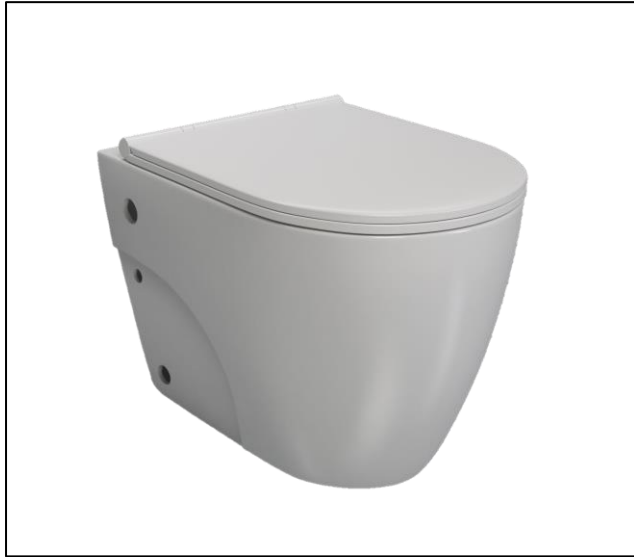

Application and Features

- Domestic, leisure.
- Modern, New design.
- Innovation of industry.
- Dedicated silent soft close seat cover.
- Water saving 4/2.6 lt. flush.

Box Packaging

Brown Box For WC

Description		FS Code	Weight
Matrix Round Rimless WC WH With Feature		FS11N2U01A000C	25.68 Kg
Compatible Product	Concealed Cistern	FC10025001ZZ01	9.25 Kg
	B6074 Slim Soft close seat cover	FC100112160000	2.63 kg
	Fixing screws kit	FC100SR000ZZ03	0.07 kg
	Sprayer Set	FC10050014ZZ02	N/A
	Ceramic Handel	FS2X1X90000000	N/A
Material	Vitreous china	Compliant Certificates	CE
Standards	EN 33/ EN997		
Notes	*Fixing screw Kit (Included) *Seat Cover (Included upon request)		