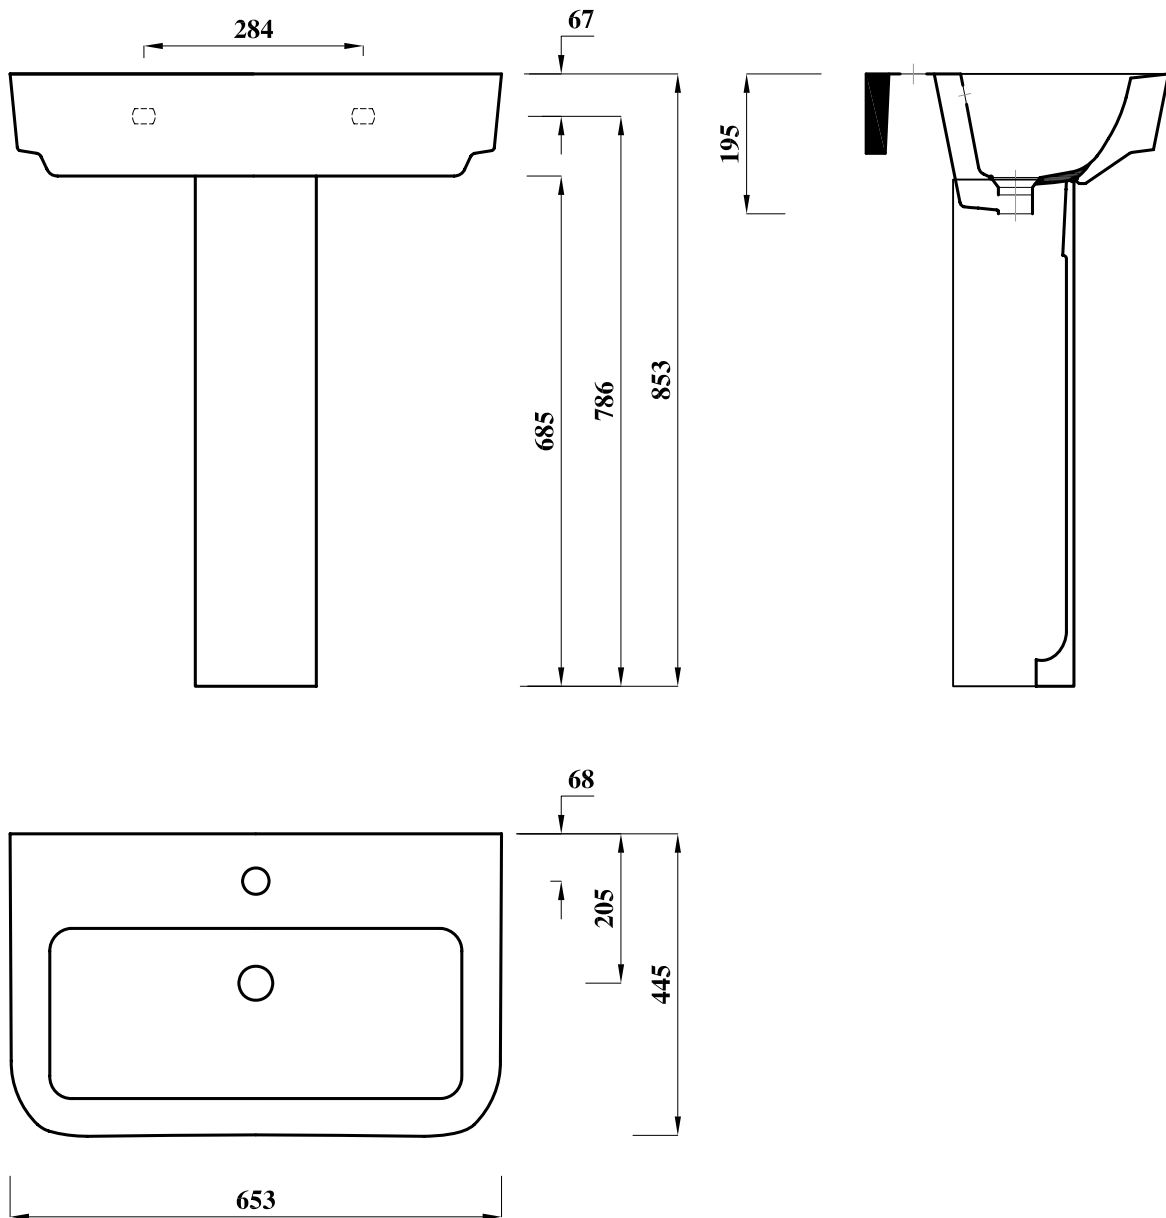

Disclaimer:

- Fixture dimensions are nominal and conform to tolerances as per European Norms.
- This drawing may not be copied or passed on to a third party without our permission.
- Lecico accepts no liability whatsoever for this data and technical drawings .Other parties use them at their own risk.
- The dimensions indicated are not binding ,Lecico reserves the right to make product / drawings changes without prior notice.

Revision No .	Reason .	Date Of Rev .
0	Initial Issue .	23/5/2022
Lecico	Matrix Square WC P Rimless With Side Feature (Provisional Drawing)	Scale : 1:10

Disclaimer:

- Fixture dimensions are nominal and conform to tolerances as per European Norms.
- This drawing may not be copied or passed on to a third party without our permission.
- Lecico accepts no liability whatsoever for this data and technical drawings .Other parties use them at their own risk.
- The dimensions indicated are not binding ,Lecico reserves the right to make product / drawings changes without prior notice.

Revision No .	Reason .	Date Of Rev .
0	Initial Issue .	16/8/2008
1	Some Dimensions Have Been Modified .	31/12/2008
2	Some Dimensions Have Been Modified .	13/4/2009
3	Some Dimensions Have Been Modified .	10/12/2009
4	Some Dimensions Have Been Modified .	8/12/2010
 Madison WB 65cm Square F.C With Madison Ped (provisional Drawing)		Scale : 1:10 Drawing No:000352