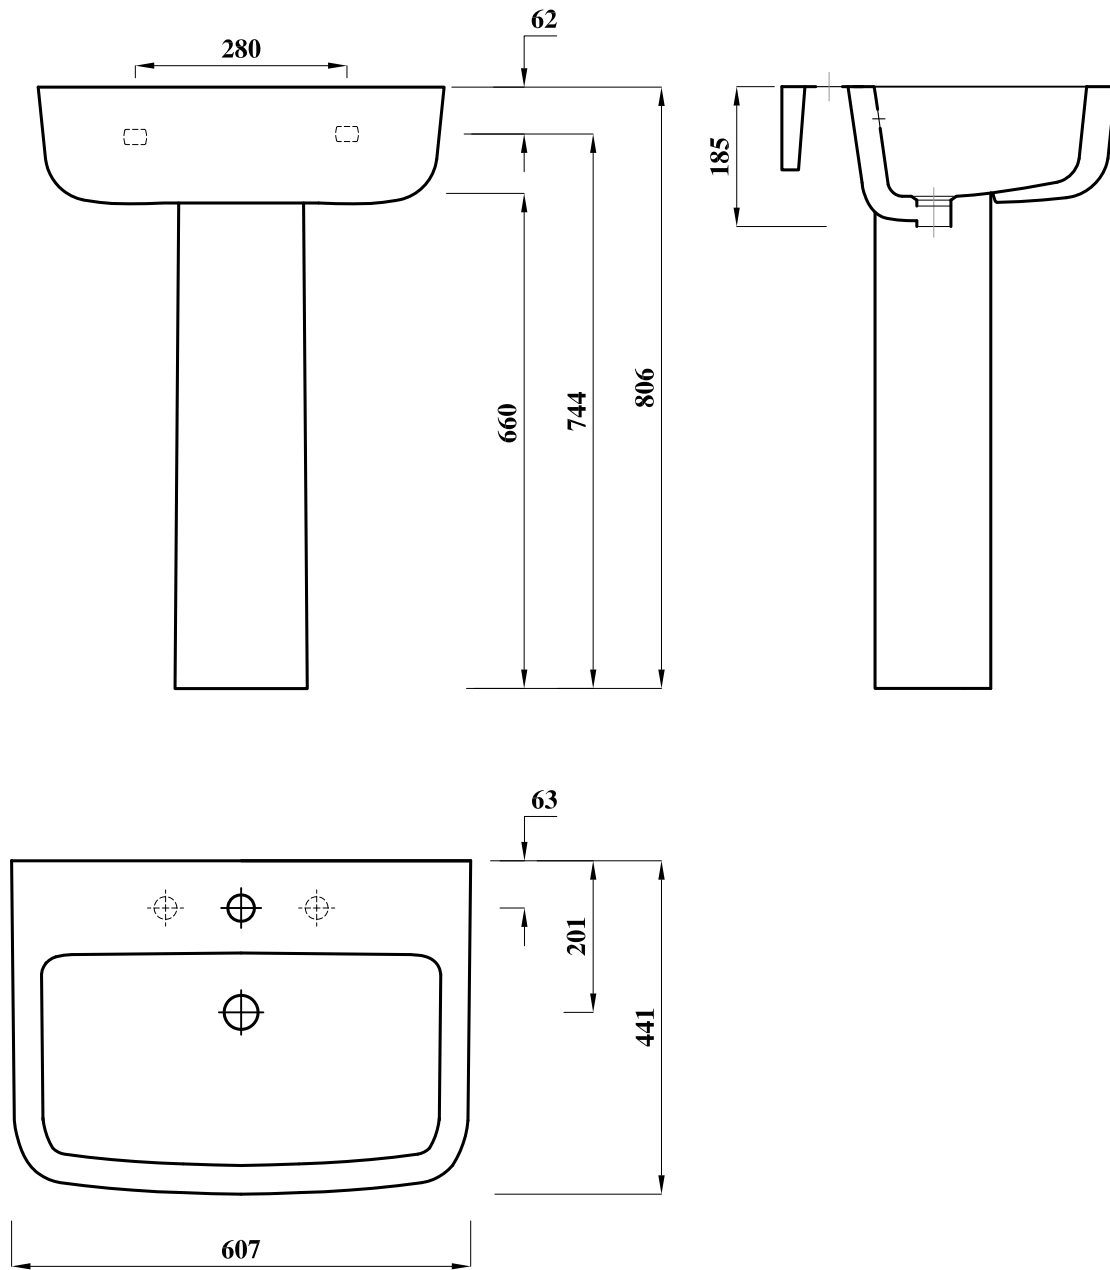

Disclaimer:

- Fixture dimensions are nominal and conform to tolerances as per European Norms.
- This drawing may not be copied or passed on to a third party without our permission.
- Lecico accepts no liability whatsoever for this data and technical drawings .Other parties use them at their own risk.
- The dimensions indicated are not binding ,Lecico reserves the right to make product / drawings changes without prior notice.

Revision No .	Reason .	Date Of Rev .
0	Initial Issue .	26/11/2014
1	Some dimensions have been modified to be in line with production results.	3/2/2015
		
Diamond WC P With Tank (Provisional Drawing)		Scale : 1:10 Drawing No.:0001032

Revision No .	Reason .	Date Of Rev .
0	Initial Issue .	13/12/2014
Lecico	Diamond WB 60 cm With Ped (Provisional Drawing)	Scale : 1:10 Drawing No.:0001033