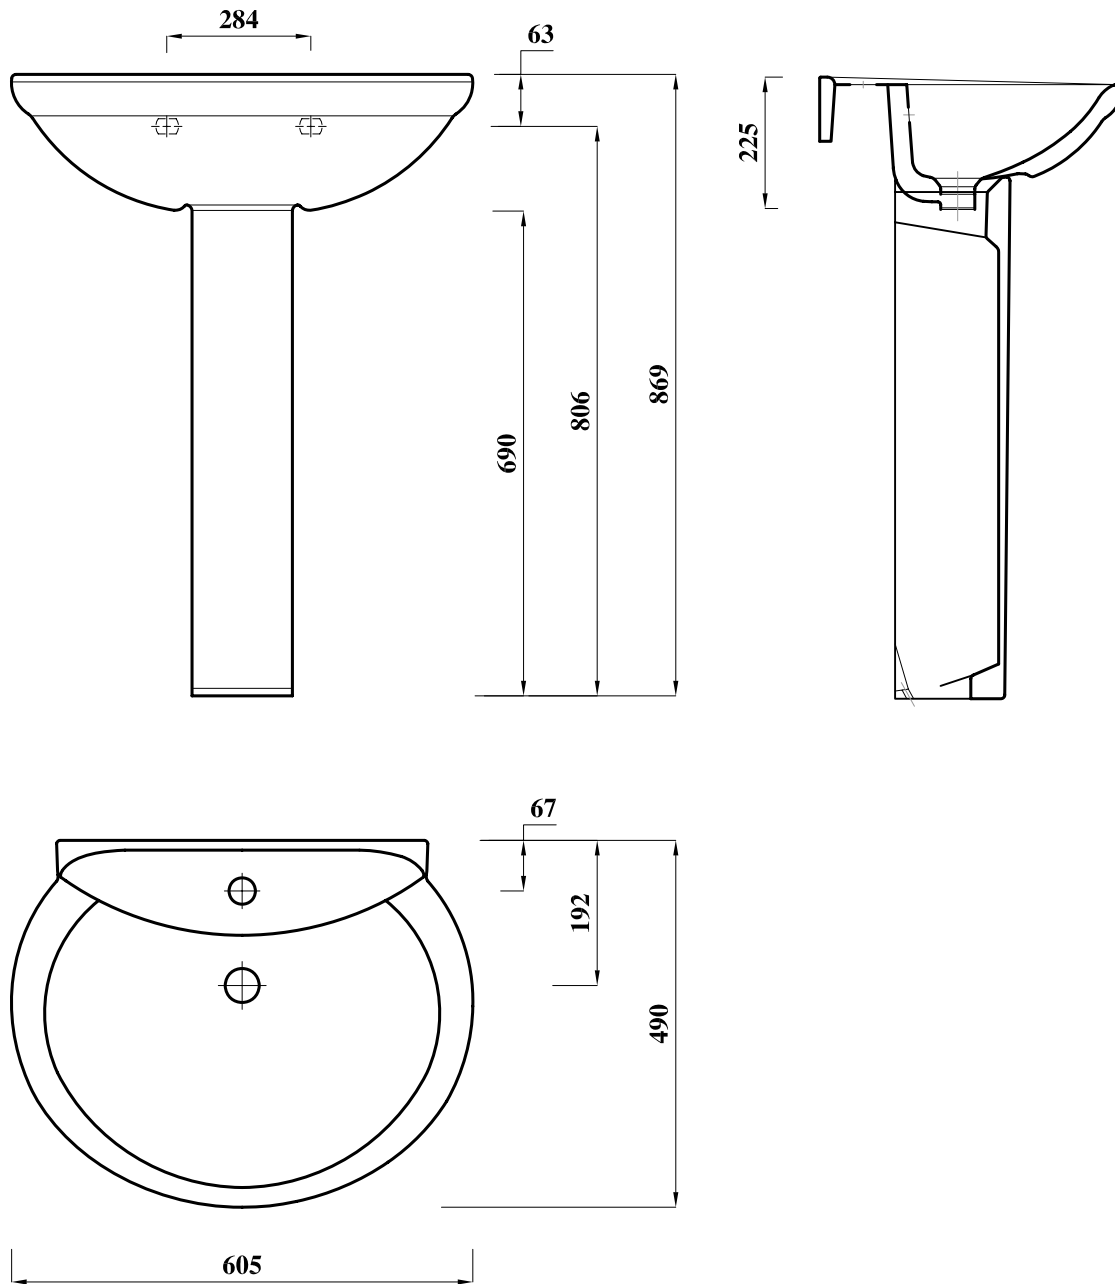

Disclaimer:

- Fixture dimensions are nominal and conform to tolerances as per European Norms.
- This drawing may not be copied or passed on to a third party without our permission.
- Lecico accepts no liability whatsoever for this data and technical drawings .Other parties use them at their own risk.
- The dimensions indicated are not binding ,Lecico reserves the right to make product / drawings changes without prior notice.

Revision No .	Reason .	Date Of Rev .
0	Initial Issue .	21/12/2013
Lecico	Miami WC P With Miami Tank	Scale : 1:10
		Drawing No.:000974

Disclaimer:

- Fixture dimensions are nominal and conform to tolerances as per European Norms.
- This drawing may not be copied or passed on to a third party without our permission.
- Lecico accepts no liability whatsoever for this data and technical drawings .Other parties use them at their own risk.
- The dimensions indicated are not binding ,Lecico reserves the right to make product / drawings changes without prior notice.

Revision No .	Reason .	Date Of Rev .
0	Initial Issue .	20/4/2008
1	Some Dimensions Have Been Modified.	28/3/2011
		
Miami WB 60cm With Rimini Ped		Scale : 1:10
		Drawing No.:000215