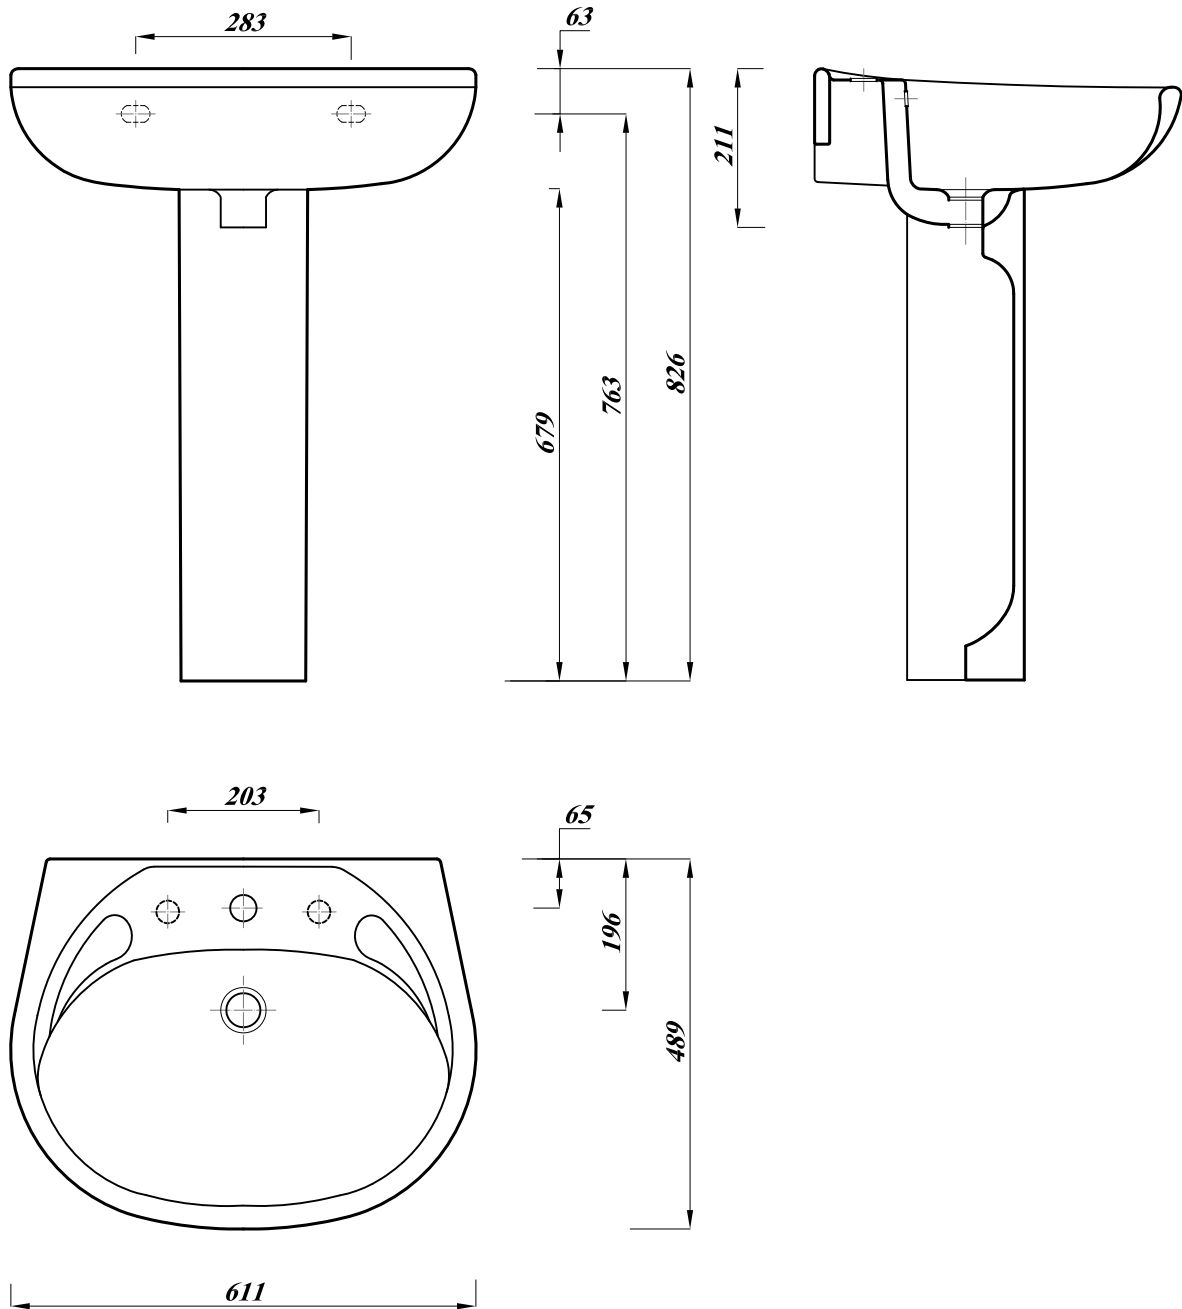

Disclaimer:

- Fixture dimensions are nominal and conform to tolerances as per European Norms.
- This drawing may not be copied or passed on to a third party without our permission.
- Lecico accepts no liability whatsoever for this data and technical drawings .Other parties use them at their own risk.
- The dimensions indicated are not binding ,Lecico reserves the right to make product / drawings changes without prior notice.

Revision No .	Reason .	Date Of Rev .
0	Initial Issue .	28/3/2018
	Riviera WC P With Atlas Tank	Scale : 1:10
		Drawing No0001143.:

Disclaimer:

- Fixture dimensions are nominal and conform to tolerances as per European Norms.
- This drawing may not be copied or passed on to a third party without our permission.
- Lecico accepts no liability whatsoever for this data and technical drawings .Other parties use them at their own risk.
- The dimensions indicated are not binding ,Lecico reserves the right to make product / drawings changes without prior notice.

Revision No .	Reason .	Date Of Rev .
0	Initial Issue .	12/2/2006
1	Some Dimensions Have Been Modified .	21/4/2009
2	Some Dimensions Have Been Modified .	23/8/2010
3	The pedestal height hs been modified from 666 to 679	11/2/2015
	Celine WB With Atlas Ped	Scale : 1:10
		Drawing No.:000266