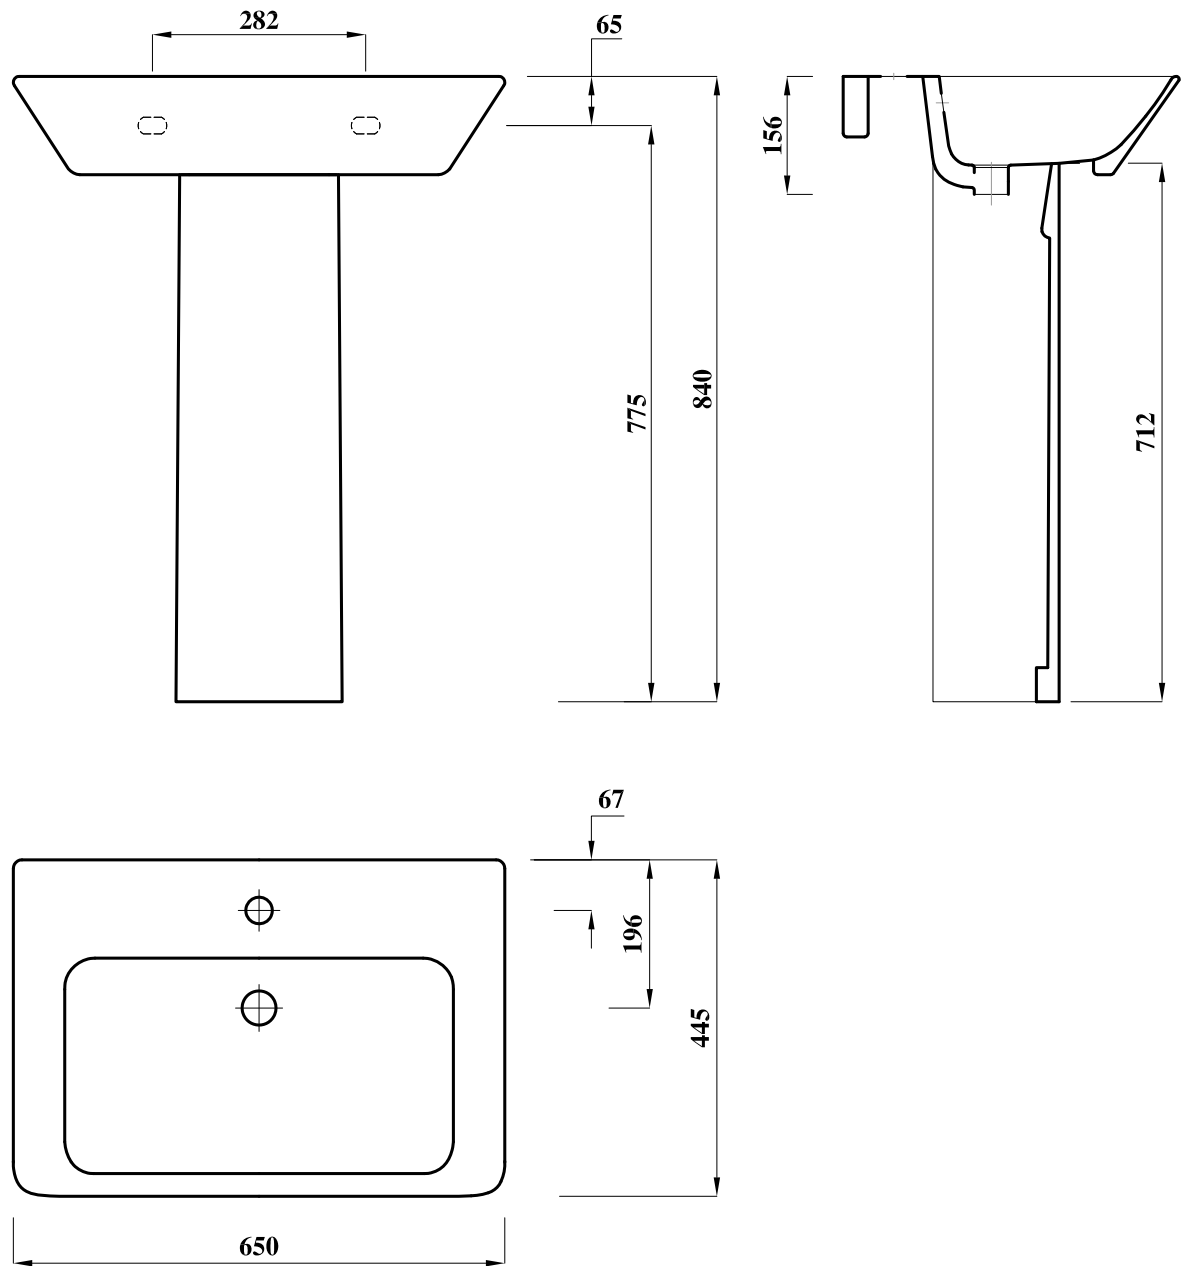

Disclaimer:

- Fixture dimensions are nominal and conform to tolerances as per European Norms.
- This drawing may not be copied or passed on to a third party without our permission.
- Lecico accepts no liability whatsoever for this data and technical drawings .Other parties use them at their own risk.
- The dimensions indicated are not binding ,Lecico reserves the right to make product / drawings changes without prior notice.

Revision No .	Reason .	Date Of Rev .
0	Initial Issue .	19/1/2015
Lecico	Cesar WC P Square With Tank (Provisional Drawing)	Scale : 1:10 Drawing No.:0001040

Disclaimer:

- Fixture dimensions are nominal and conform to tolerances as per European Norms.
- This drawing may not be copied or passed on to a third party without our permission.
- Lecico accepts no liability whatsoever for this data and technical drawings .Other parties use them at their own risk.
- The dimensions indicated are not binding ,Lecico reserves the right to make product / drawings changes without prior notice.

Revision No .	Reason .	Date Of Rev .
0	Initial Issue .	19/1/2015
1	The Pedestal has been changed to be Lecico Steps.	30/10/2016
		
Cesar WB 65cm With Ped (Provisional Drawing)		Scale : 1:10 Drawing No.:0001041